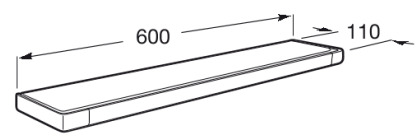

FEATURES

Fixing kit: Included

Installation type: Wall-mounted

Material: Glass, Metal